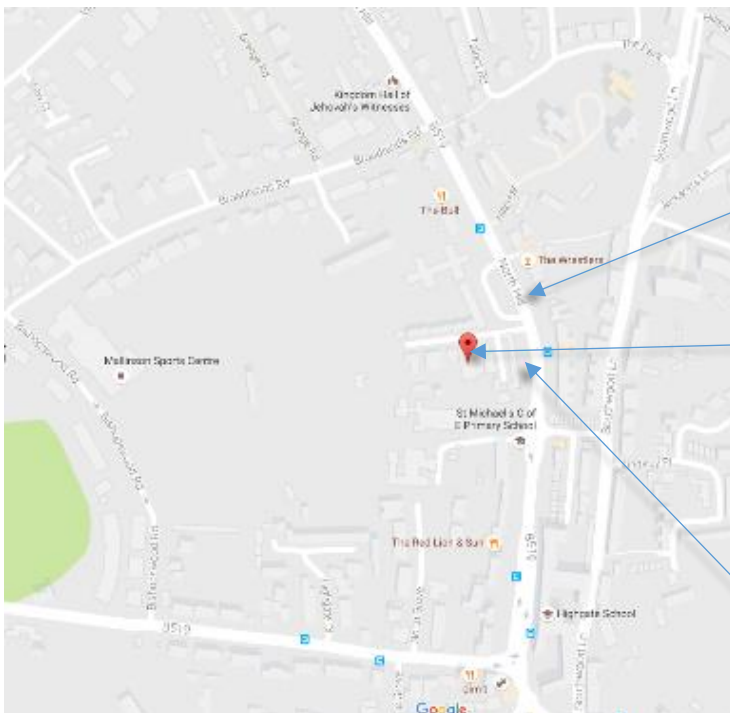

## Finding Us - Landmarks Around the Synagogue

North Road, where the Synagogue is located, is a narrow road off North Hill. It is sandwiched between two blocks of flats, Highpoint Flats and Grimshaw Close Flats and is easy to miss as so the pictures below should help you find us!

This is the entrance to North Road:

Highpoint Flats

Highgate Synagogue is here

Grimshaw Close Flats